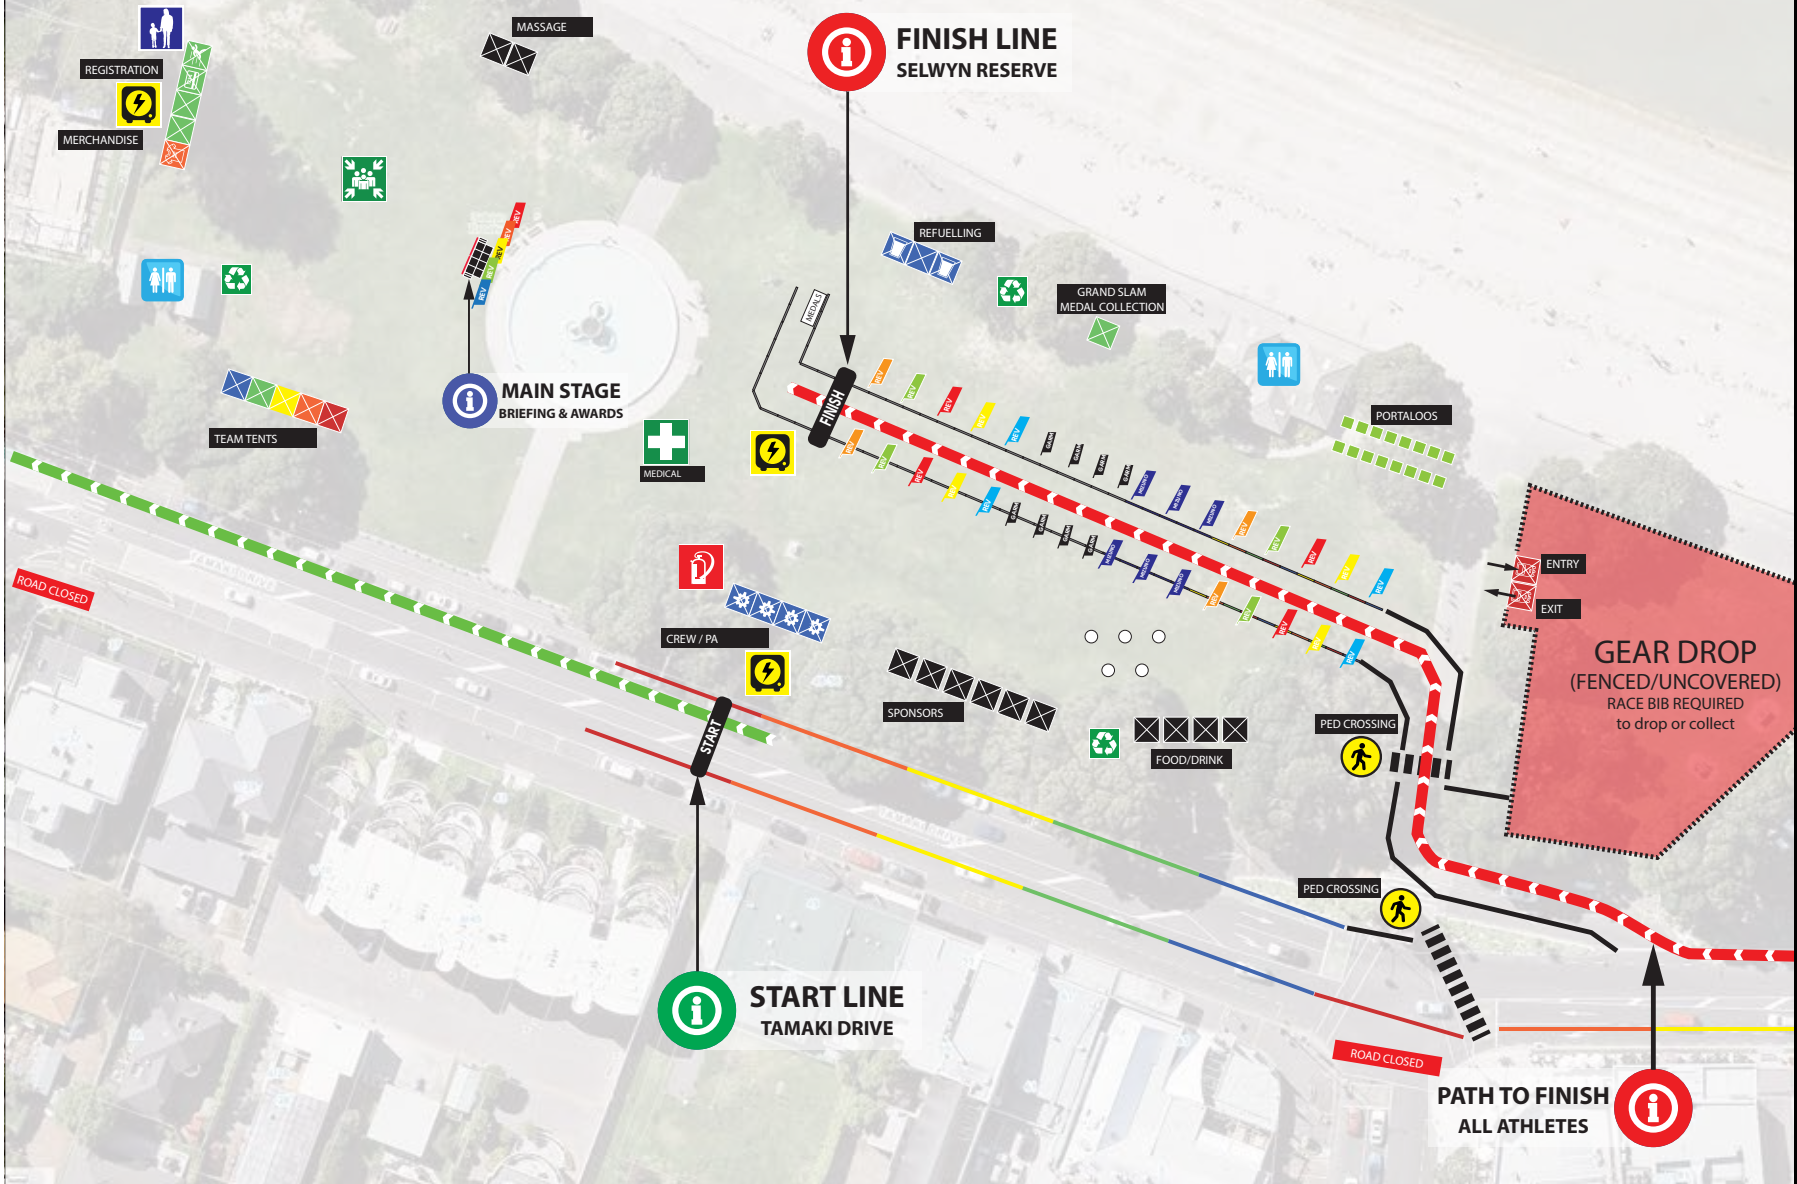

MISSION BAY

VENUE MAP

VENUE SELWYN RESERVE, MISSION BAY
36°50'51.3"S
174°49'50.9"E

-  **FIRST AID**
See Medics at finish line
-  **ASSEMBLY POINT**
Center of venue
-  **RECYCLING CENTRE**
Dispose thoughtfully
-  **FIRE EXTINGUISHER**
Located in Crew Tent
-  **GENERATORS**
CAUTION ... KEEP CLEAR!
-  **LOST CHILDREN**
See staff at REGISTRATION

WATERFRONT
HALF MARATHON
AUCKLAND HALF MARATHON SERIES GRAND FINALE