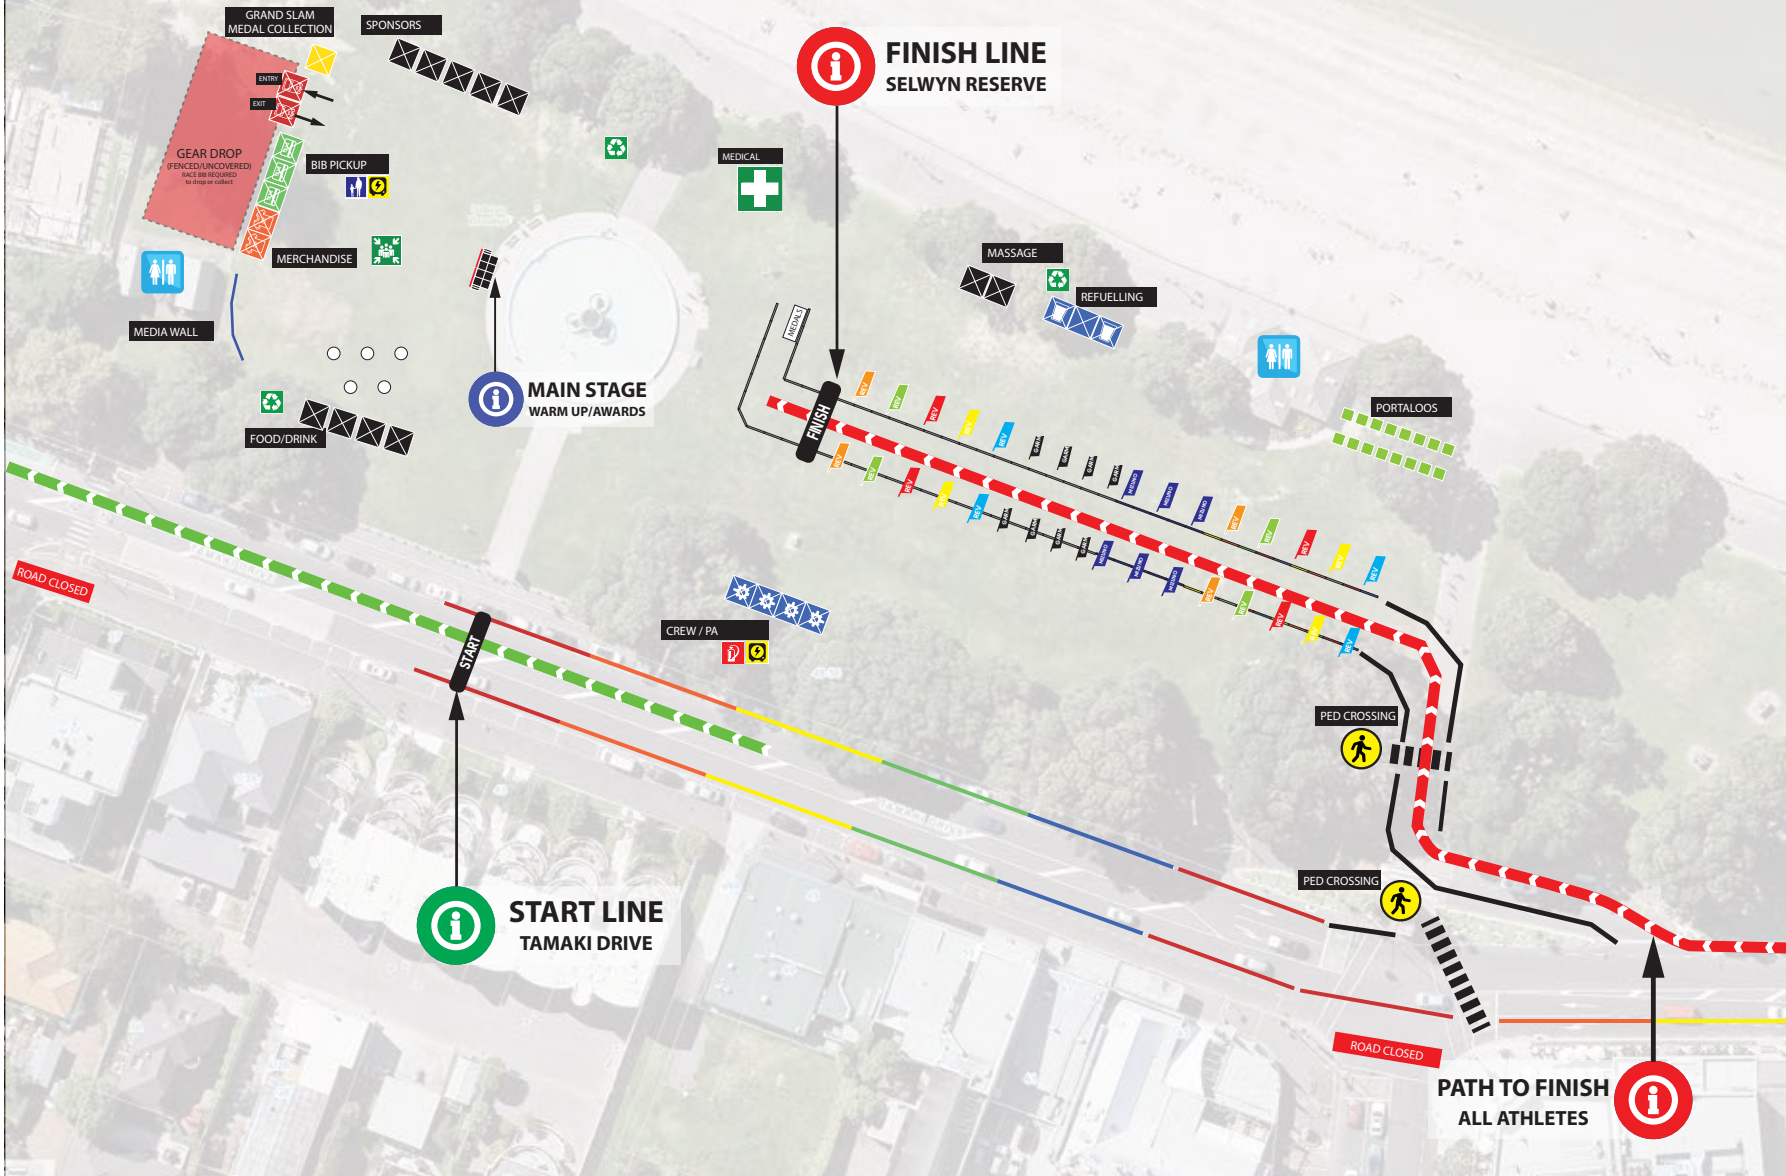

MISSION BAY

VENUE MAP

VENUE SELWYN RESERVE, MISSION BAY
 36°50'51.3"S
 174°49'50.9"E

-  **FIRST AID**
See Medics at finish line
-  **ASSEMBLY POINT**
Center of venue
-  **RECYCLING CENTRE**
Dispose thoughtfully
-  **FIRE EXTINGUISHER**
Located in Crew Tent
-  **GENERATORS**
CAUTION ... KEEP CLEAR!
-  **LOST CHILDREN**
See staff at REGISTRATION

**WATERFRONT
 HALF MARATHON**
 AUCKLAND HALF MARATHON SERIES GRAND FINALE